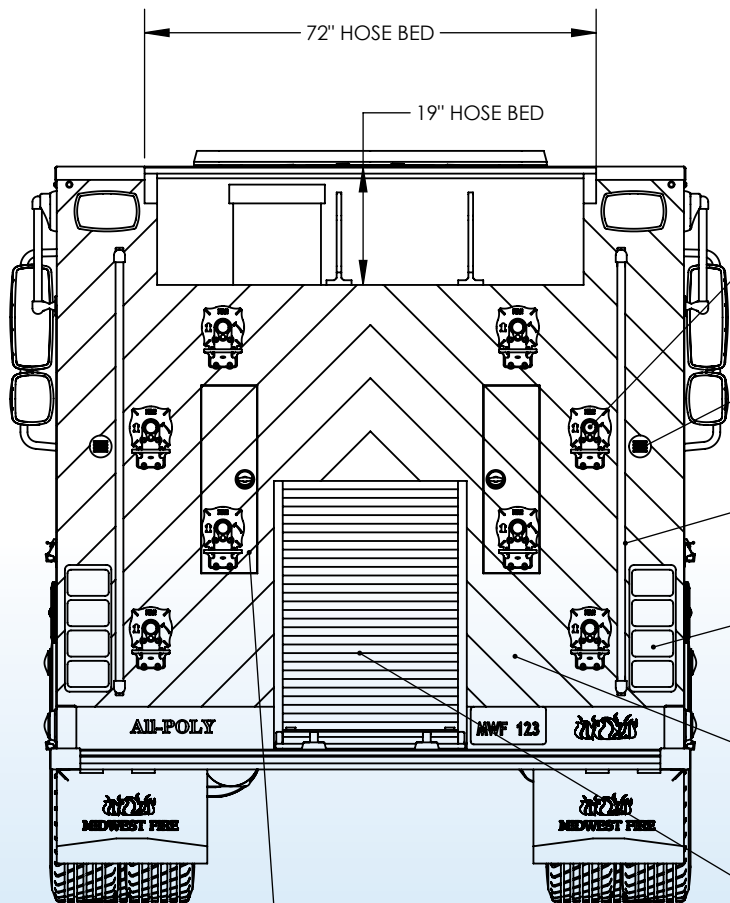

NOTE: ALL DIMENSIONS GIVEN IN THIS DRAWING ARE ESTIMATES, AND MAY VARY UP TO ±3 INCHES. IF ANY DIMENSIONS ARE CRITICAL, PLEASE NOTIFY YOUR SALESPERSON.

MidwestFire.com • 1.800.344.2059

info@MidwestFire.com • 901 Commerce Road • P.O. Box 524 • Luverne, MN 56156

PRE-CONNECTED HOSE CROSSLAYS
(COVER NOT SHOWN)

FILL TOWER

FULL LENGTH HOSE BED
(COVER NOT SHOWN)

72" HOSE BED

19" HOSE BED

NFPA COMPLIANT LED LIGHTED FOLDING STEPS

VENTED COMPARTMENTS

NFPA COMPLIANT GRAB RAIL

NFPA COMPLIANT LED DOT LIGHTING

NFPA COMPLIANT RED AND YELLOW CHEVRON STRIPING

28" WIDE X 39" TALL OPENING (30 X 43 ROUGH)
46" WIDE X 73" TALL X 26" DEEP TRANSVERSE AREA

TWO (2) SLAM-DOOR STYLE COMPARTMENTS
FOR HARD SUCTION HOSE AND LADDER STORAGE