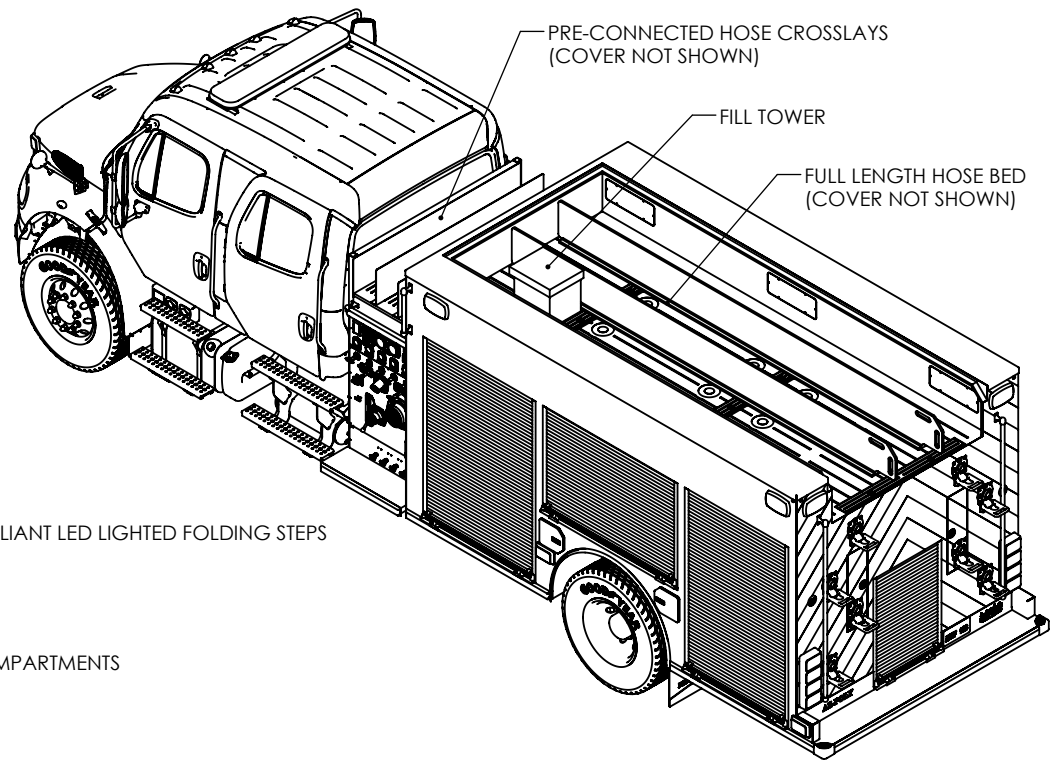

PRE-CONNECTED HOSE CROSSLAYS
(COVER NOT SHOWN)

FILL TOWER

FULL LENGTH HOSE BED
(COVER NOT SHOWN)

72" HOSE BED

19" HOSE BED

NFPA COMPLIANT LED LIGHTED FOLDING STEPS

VENTED COMPARTMENTS

NFPA COMPLIANT GRAB RAIL

NFPA COMPLIANT LED DOT LIGHTING

NFPA COMPLIANT RED AND YELLOW CHEVRON STRIPING

28" WIDE X 39" TALL OPENING (30 X 43 ROUGH)
46" WIDE X 73" TALL X 26" DEEP TRANSVERSE AREA

TWO (2) SLAM-DOOR STYLE COMPARTMENTS
FOR HARD SUCTION HOSE AND LADDER STORAGE