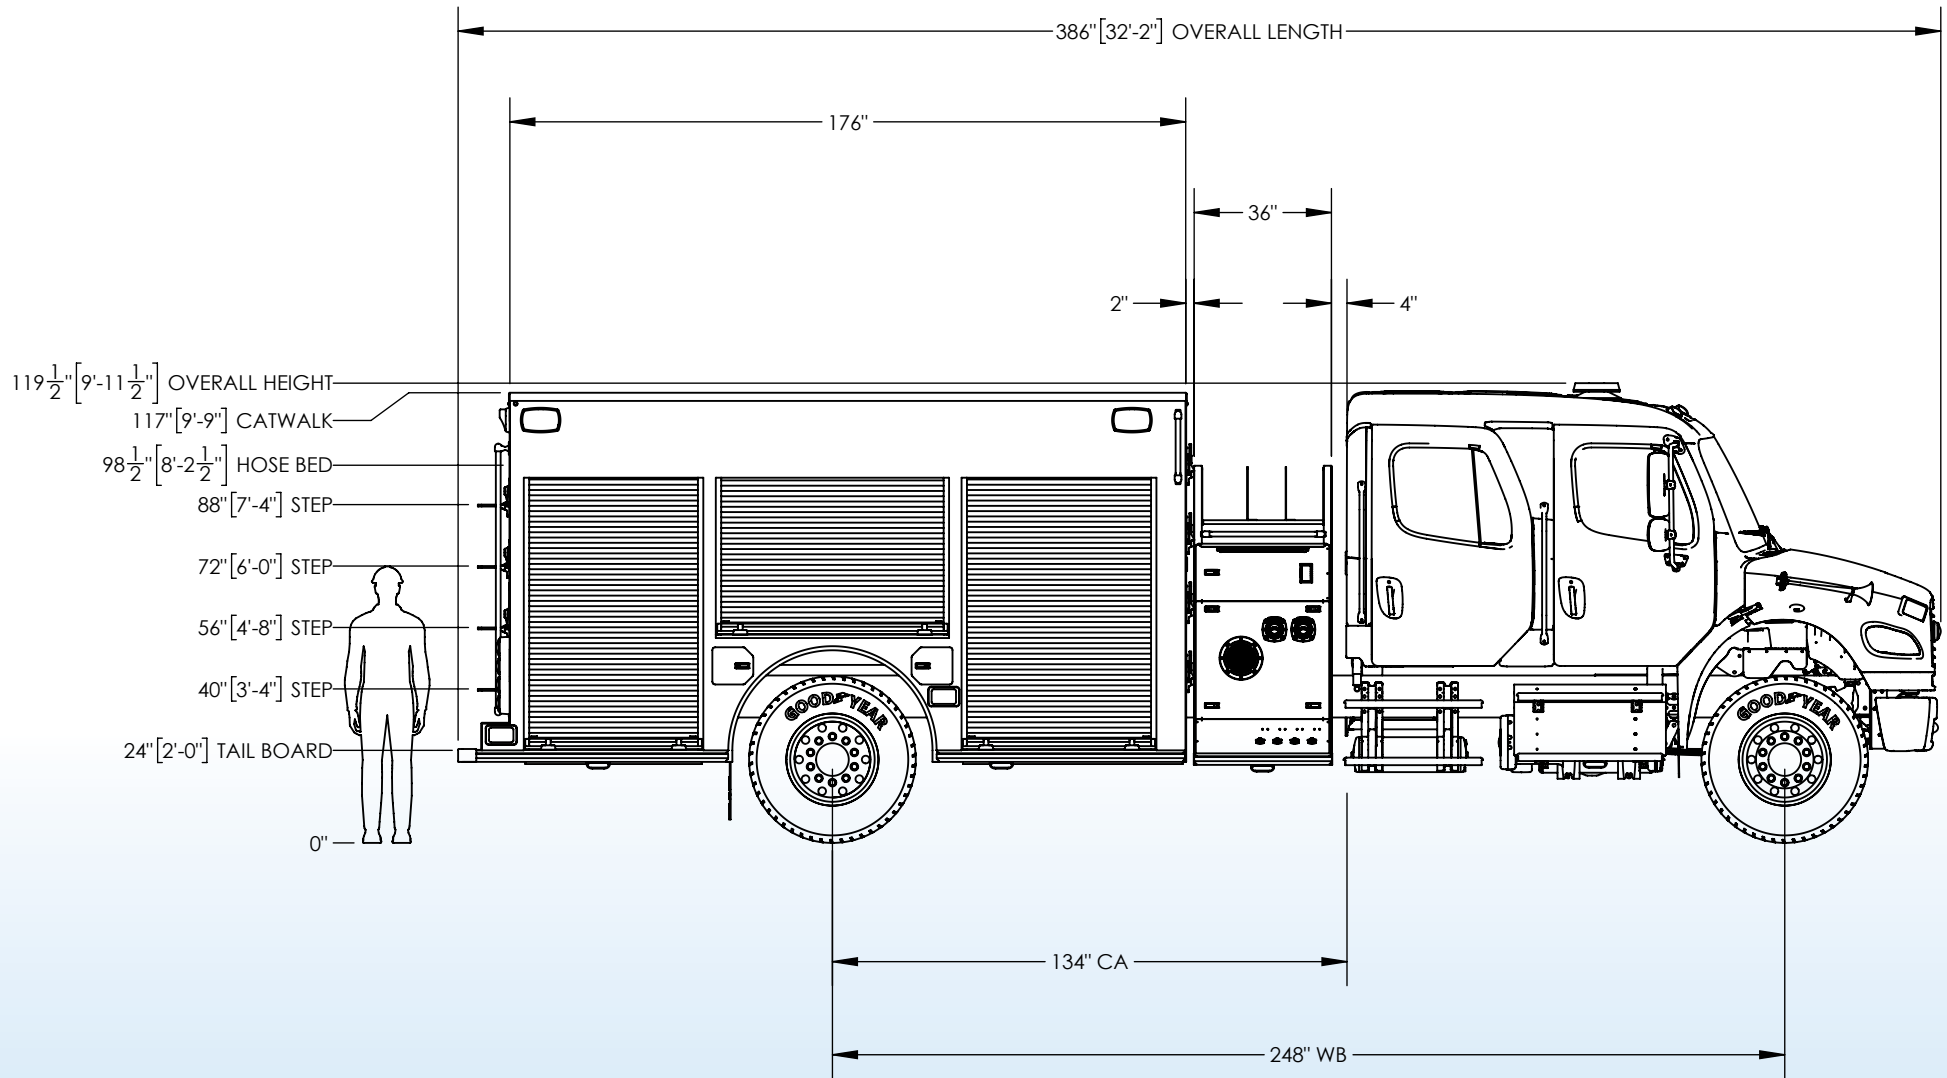

NOTE: ALL DIMENSIONS GIVEN IN THIS DRAWING ARE ESTIMATES, AND MAY VARY UP TO ±3 INCHES. IF ANY DIMENSIONS ARE CRITICAL, PLEASE NOTIFY YOUR SALESPERSON.

MidwestFire.com • 1.800.344.2059

info@MidwestFire.com • 901 Commerce Road • P.O. Box 524 • Luverne, MN 56156