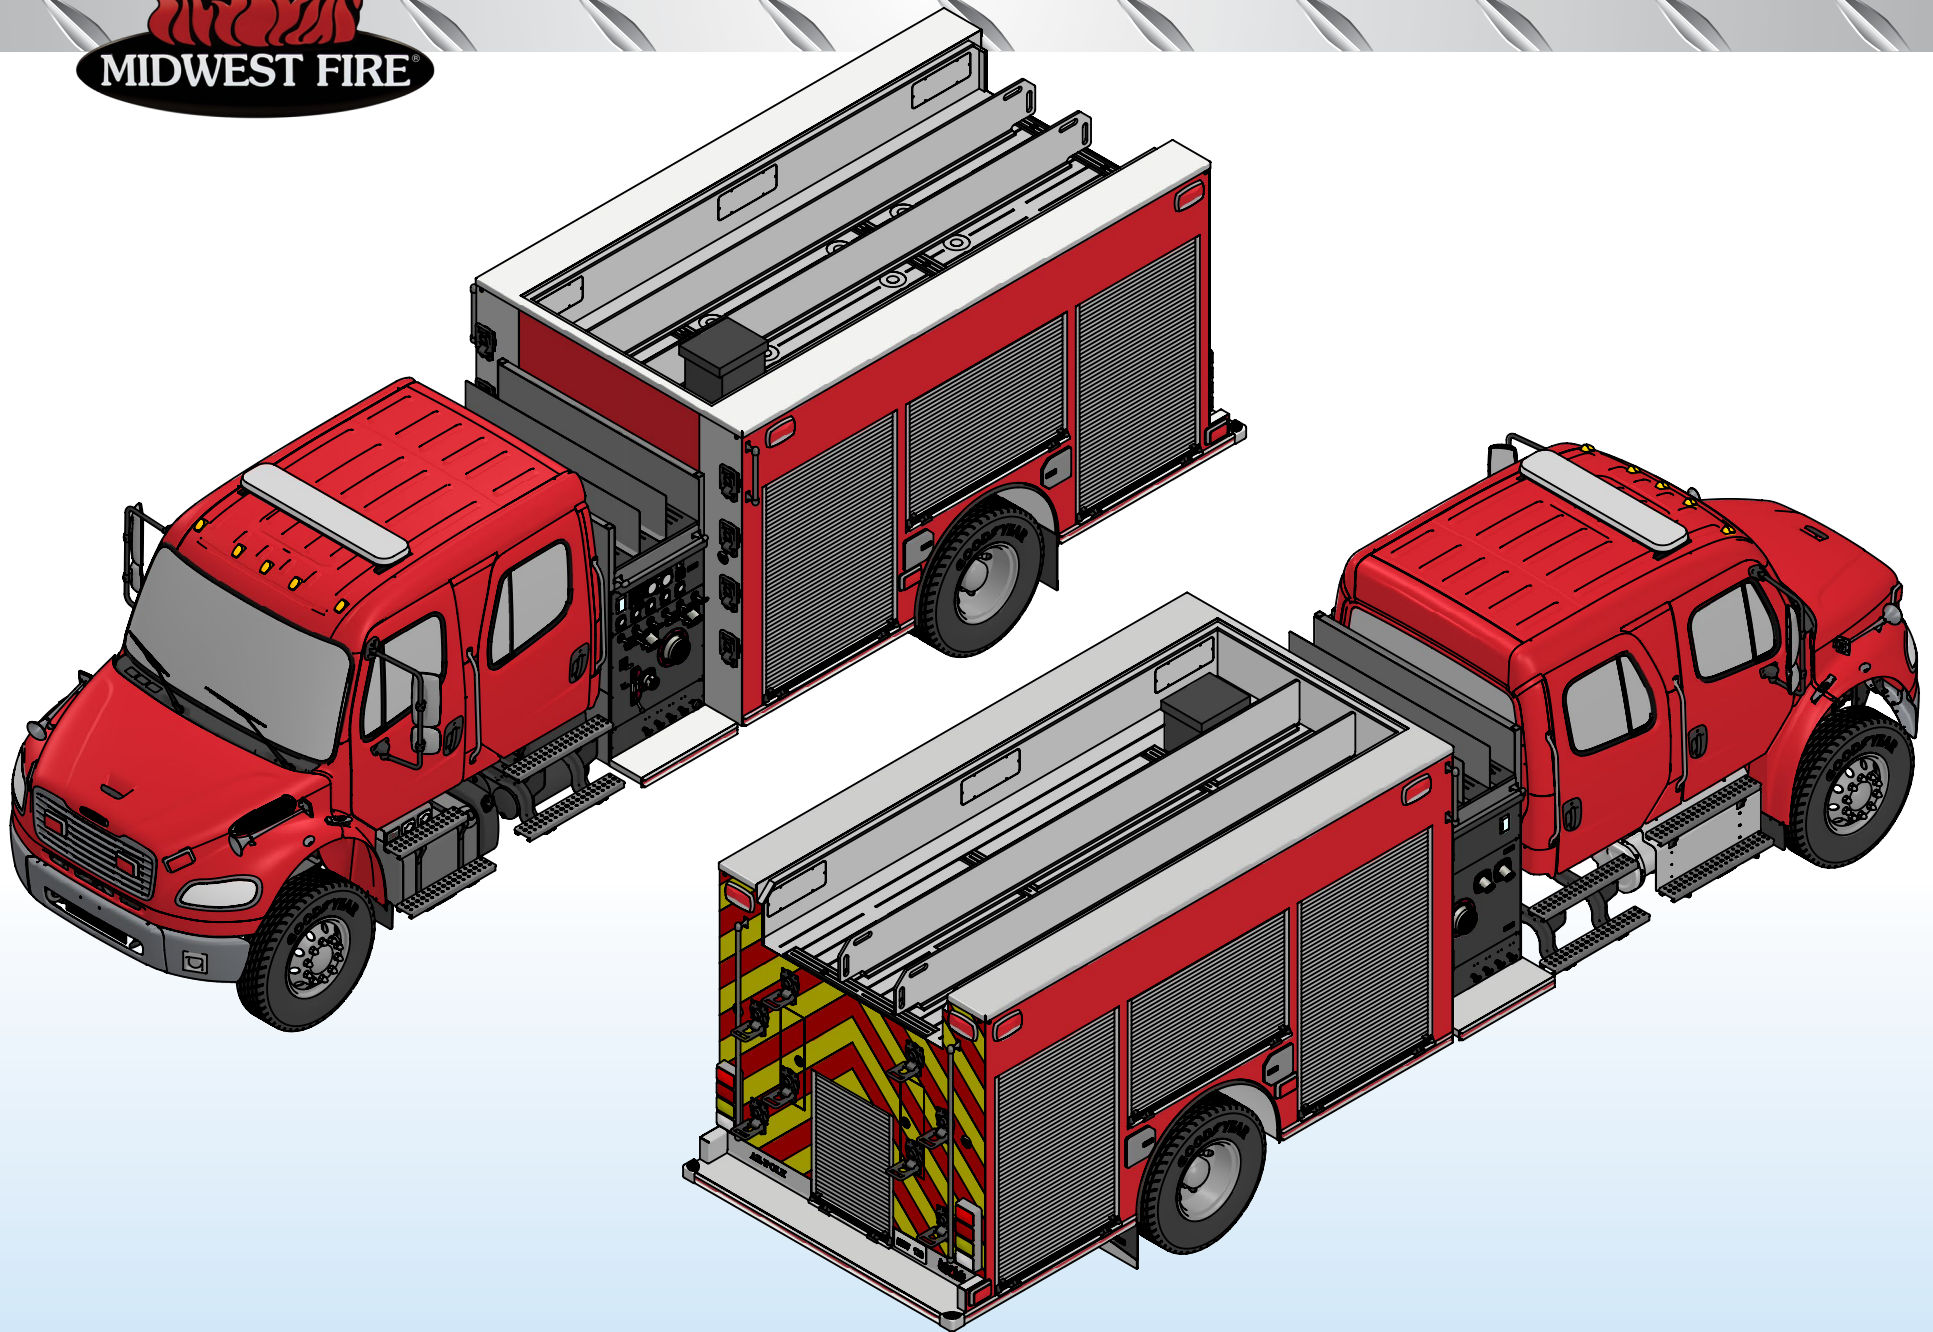

NOTE: ALL DIMENSIONS GIVEN IN THIS DRAWING ARE ESTIMATES, AND MAY VARY UP TO ± 3 INCHES. IF ANY DIMENSIONS ARE CRITICAL, PLEASE NOTIFY YOUR SALESPERSON.

MidwestFire.com • 1.800.344.2059

info@MidwestFire.com • 901 Commerce Road • P.O. Box 524 • Luverne, MN 56156